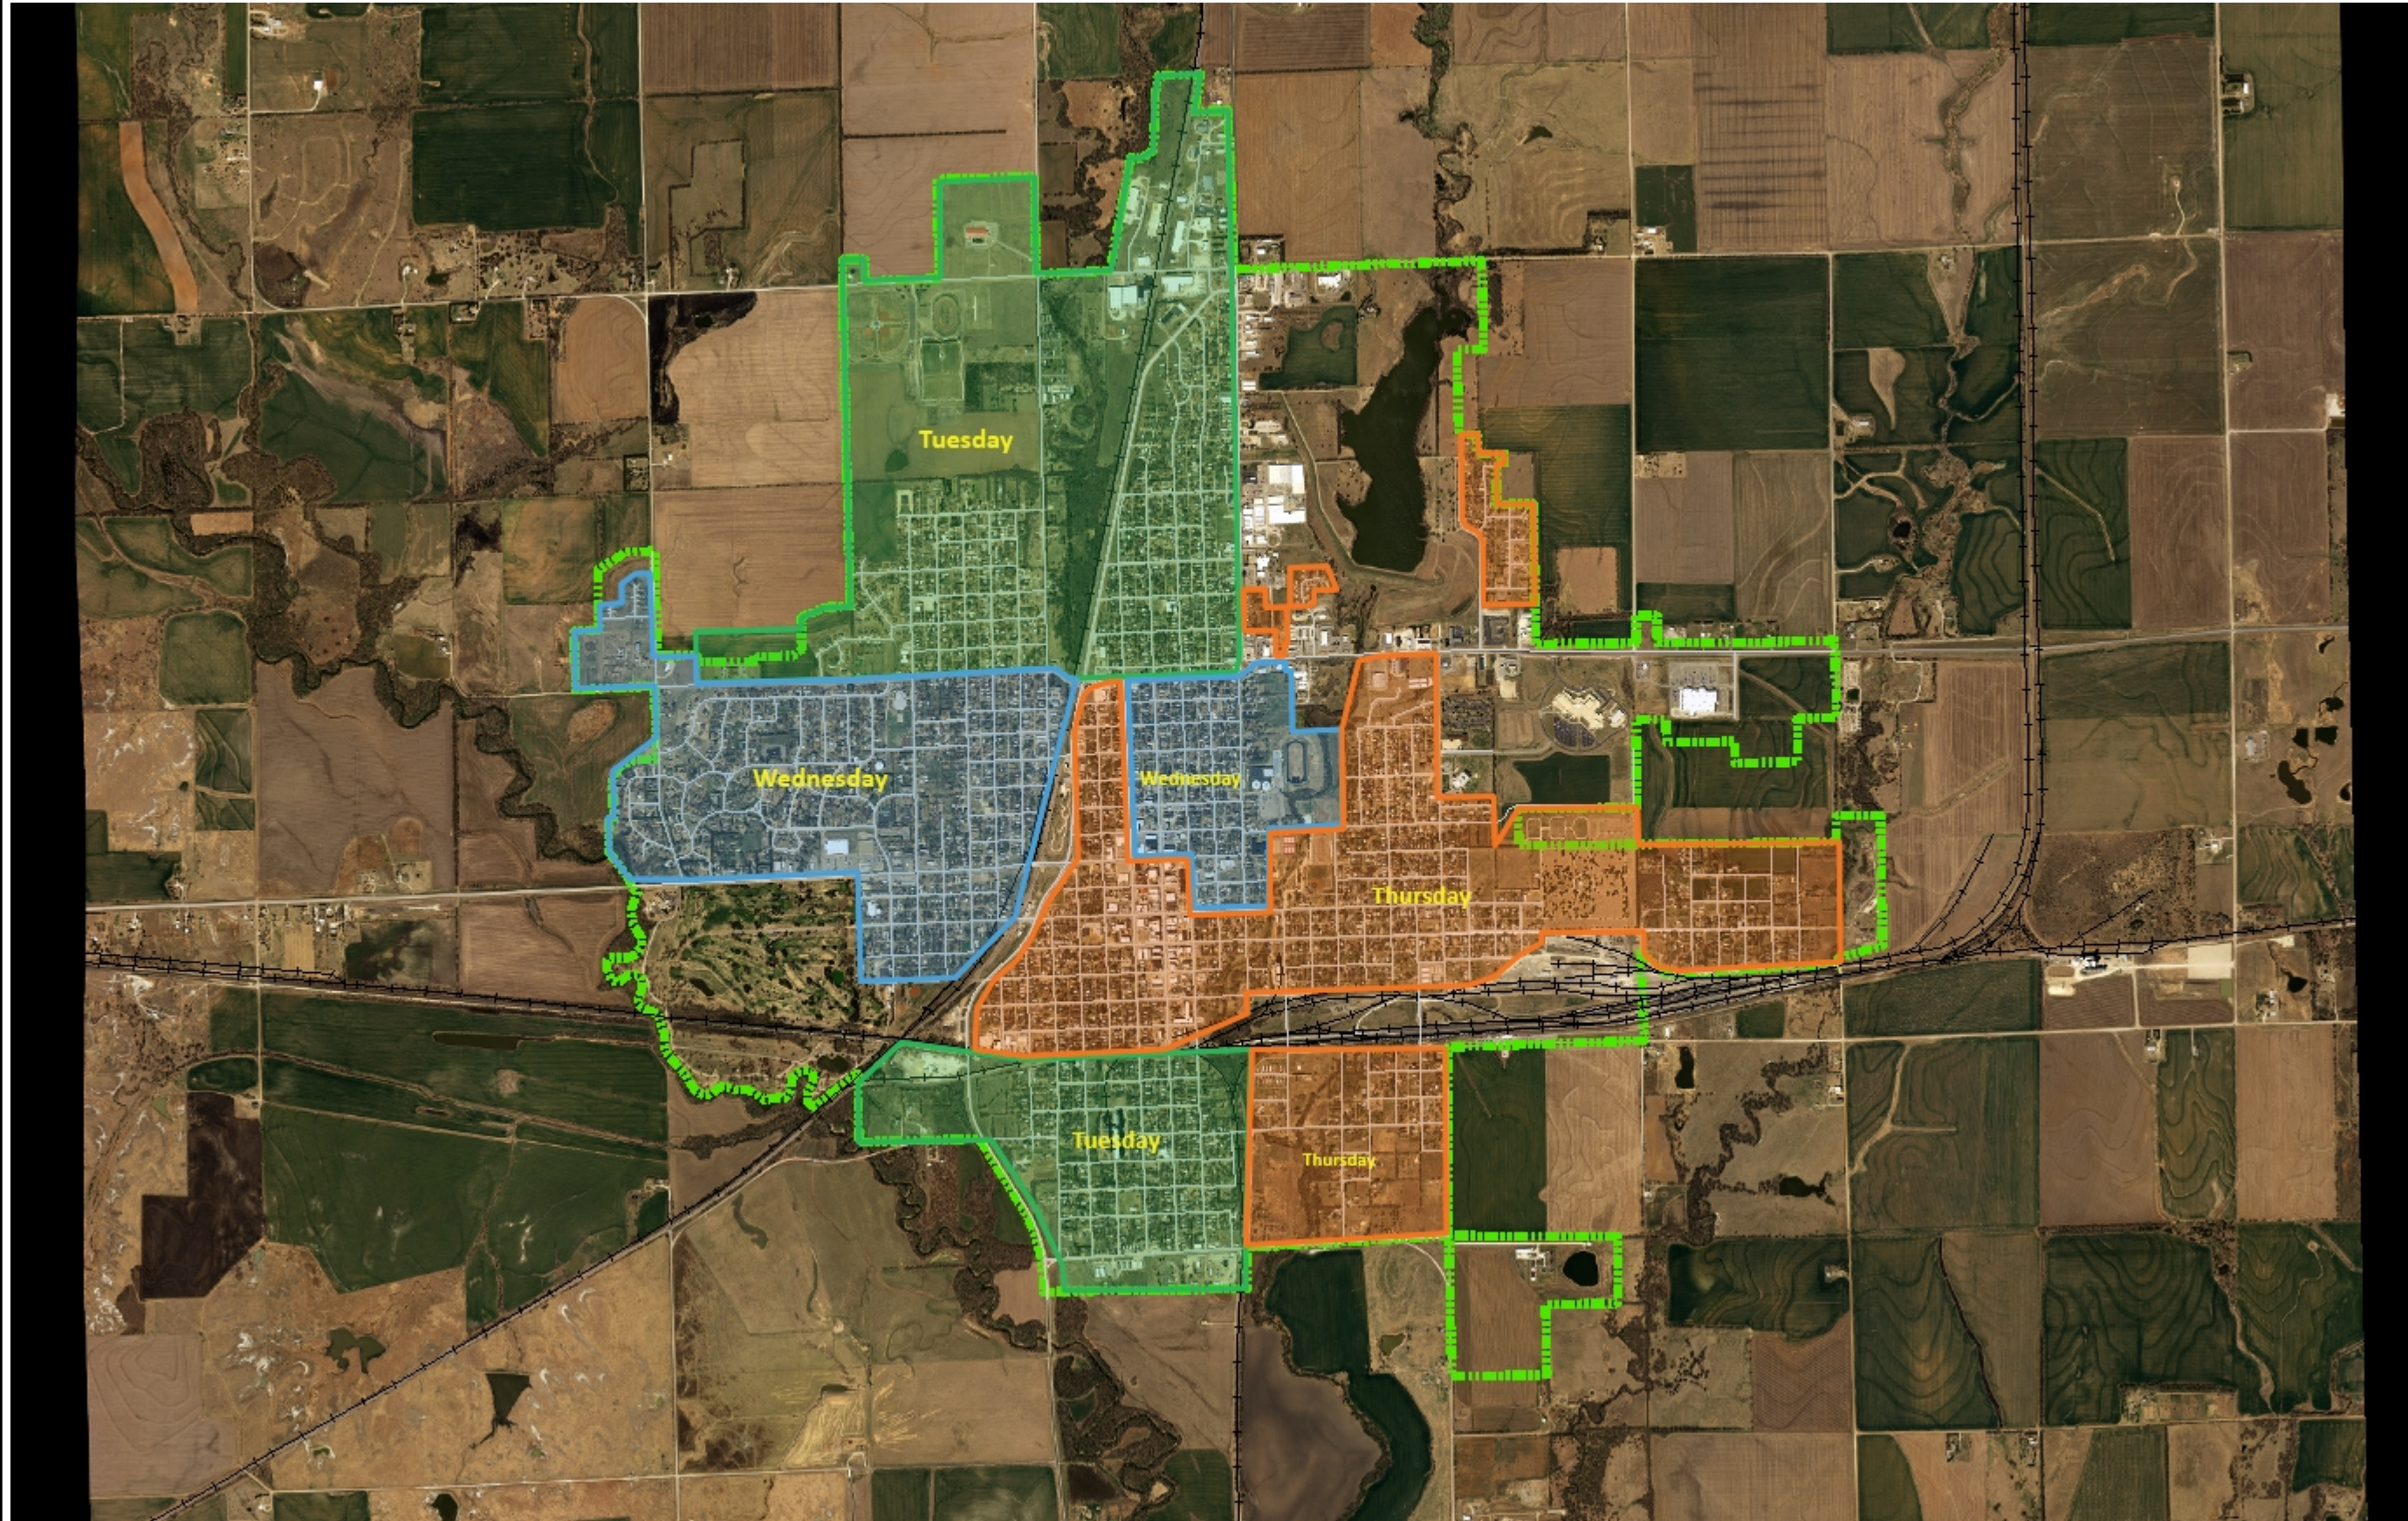

Wellington, KS

- Legend**
- City Road
 - + Railroad
 - City Limit

1 in. = 2250ft.

Notes

Residential Collection Days

This map is a user generated static output from an Internet mapping site and is for reference only. Data layers that appear on this map may or may not be accurate, current, or otherwise reliable.
THIS MAP IS NOT TO BE USED FOR NAVIGATION