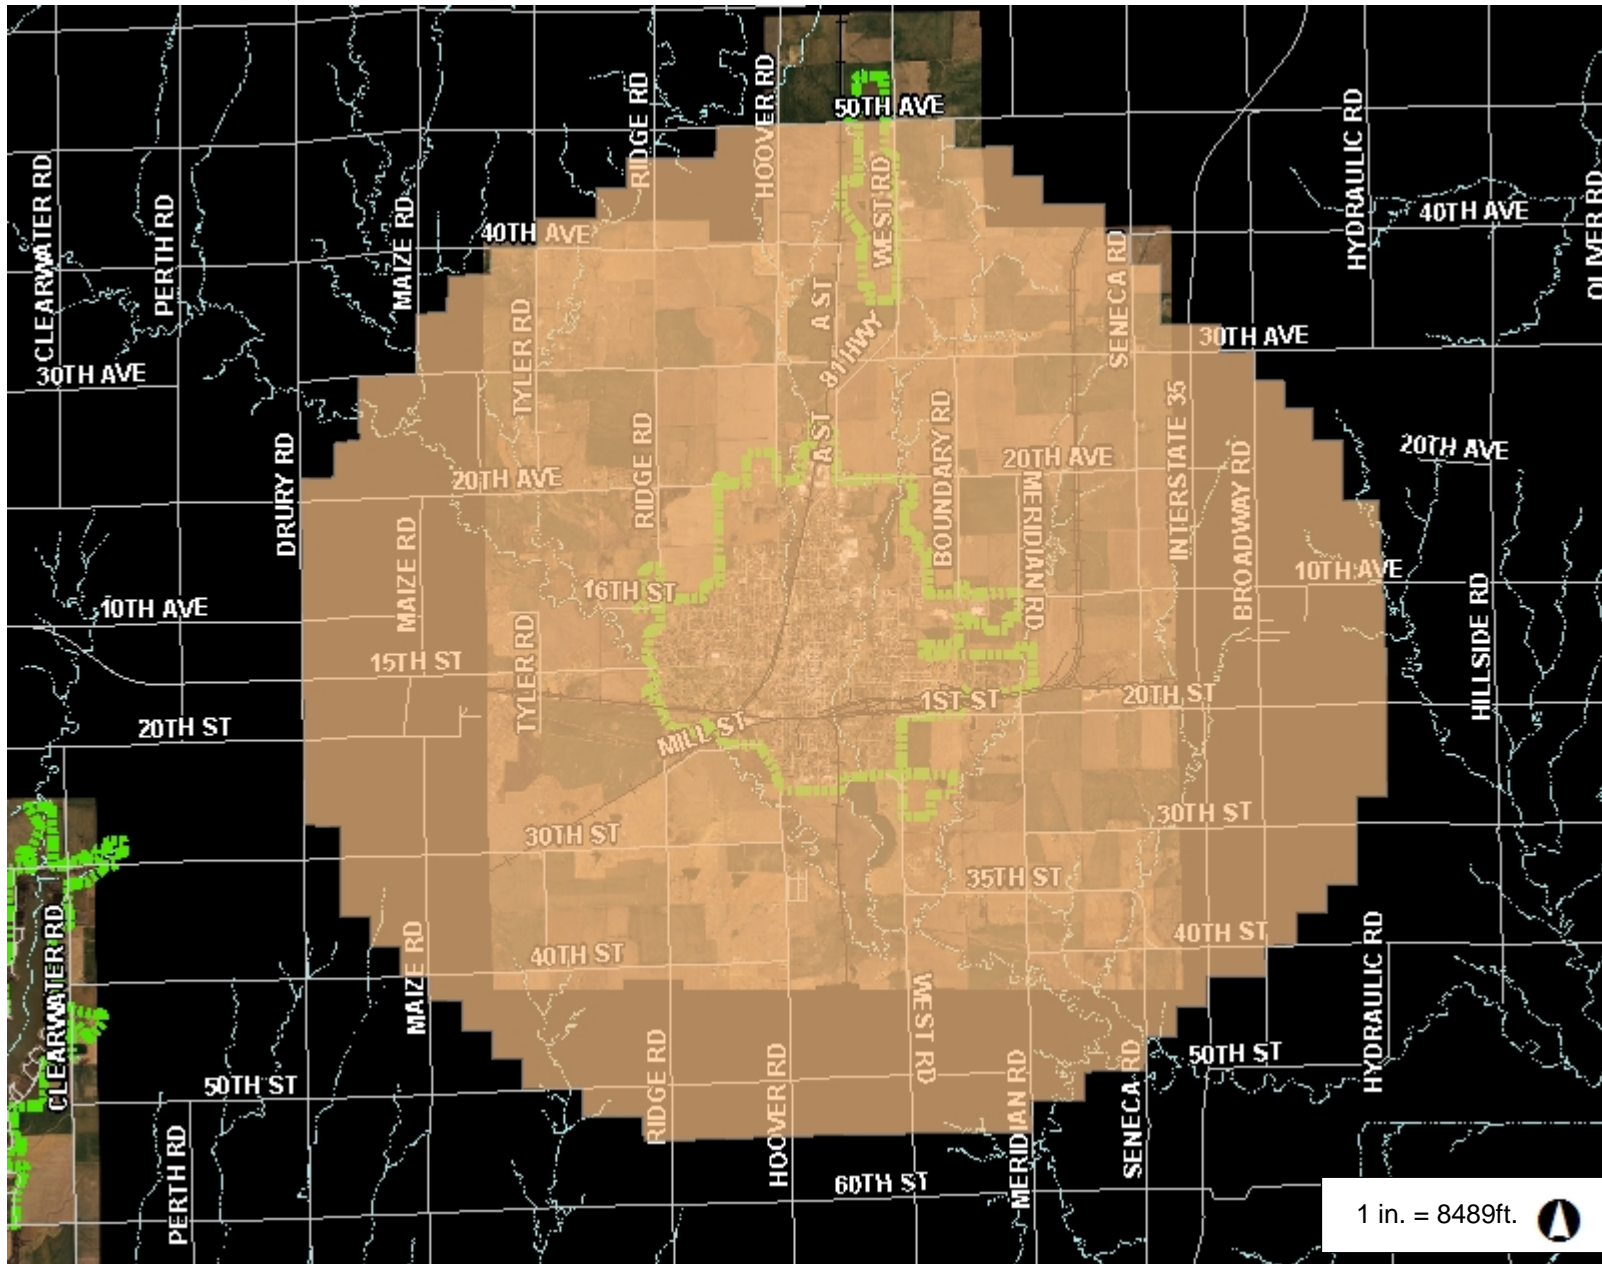

# Wellington, KS

## Legend

- Zoning Limits Coverage
- County Road
- Railroad
- City Limit
- River

1 in. = 8489ft.

16,977.5 0 8,488.74 16,977.5 Feet

This map is a user generated static output from an Internet mapping site and is for reference only. Data layers that appear on this map may or may not be accurate, current, or otherwise reliable.

THIS MAP IS NOT TO BE USED FOR NAVIGATION